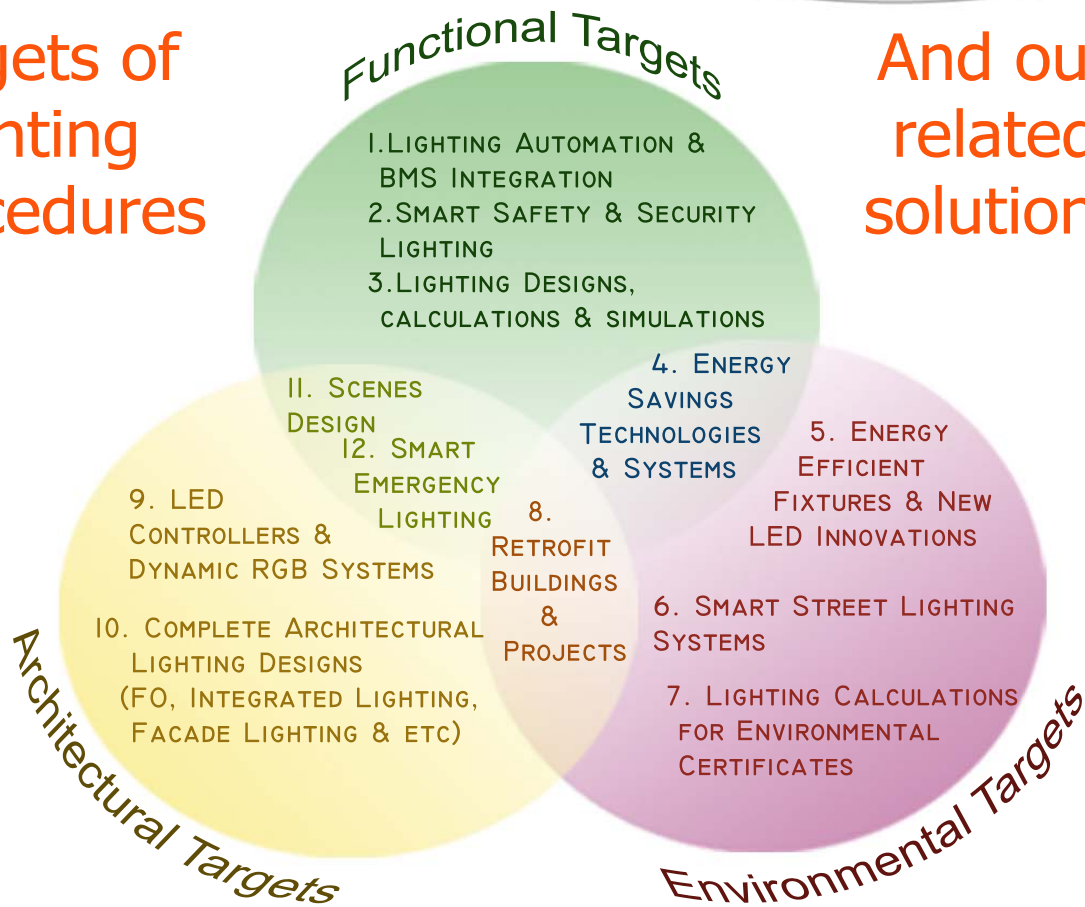

POWER TUNING

The Art of Using Power

Lighting Fixtures, Technologies & Controls

Integrated
Lighting Systems

Lighting
Dimming Systems

Lighting Controls
Strategies

Exterior Lighting
Solutions

Detection
Technologies

Decorative Objects
& Architectural Scenes

Wireless Lighting
Control Systems

Our STUFF

Targets of lighting procedures

And our related solutions

A “Solution” not only A “Product”

When it comes to controlling light, we offer not only mere products or systems, but a full supported solution. Our solutions - as seen in the previous diagram- are centered around the concept of different efficiencies and targets types that may be sought by any project designer. In other words, when we use our products to design lighting through a functional basis target, we take into our account too the environmental and architectural targets. Or when designing a lighting control system aiming energy savings, we don't ignore functional targets to achieve comfort and to stick to standards as well. And even when designing an architecture outdoor scene, we can make all calculations needed for acquiring credits or get points in the environmental certificates.

USE OUR PRODUCTS TO GET OUR SOLUTIONS AND OUR FULL SUPPORT

Decorative Objects & Architectural Scenes

Light can contribute in architecture not only as a secondary tool, but as a primary tool. This is done whenever it is difficult to use the architecture itself to get a remarkable scene, or when fascination is the target. In this group of solutions, the light it-self is the product which we display in various shapes, whether controlled optically or electronically. Outdoor decorative furnishing, or indoors dynamic lighting or coloured panels can change the whole atmosphere.

Functional Integrated

- * Slotted frame drainage with integrated LED illumination as linear inground light line.

- * Ideally suitable for architectural illumination of squares, paths, parks and gardens.