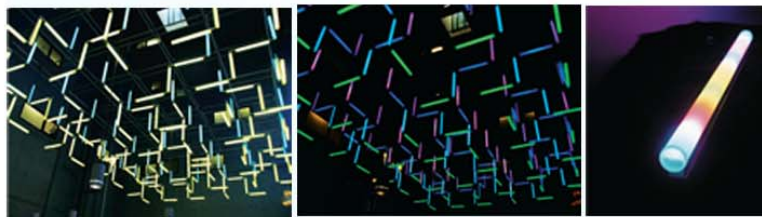

LEDs Architecture outdoor fixtures; Refer to INSTA Cat.: P. 169-220

DMX LED TUBES

Refer to Elinca Cat.: P. 162-167