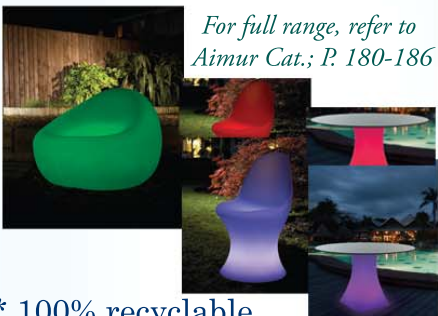

Outdoor Fixtures

Decorative Furnishing

For full range, refer to Aimur Cat.; P. 180-186

- * 100% recyclable stabilized polyethylene with UVA ray protection.
- * WIRELESS connection.
- * It uses rechargeable batteries, giving 8 hours of use for 5 hours for charge.
- * 16 LEDs x 0,03W with 7 changing colours and programmable by a remote control.